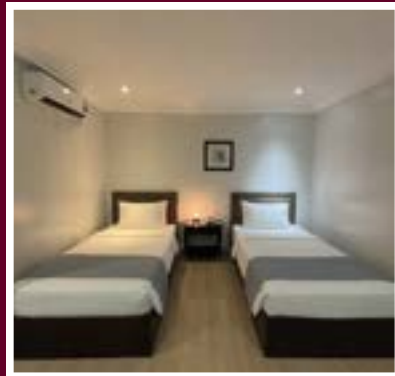

Victorian Features: 5 rooms available

P3,920

Main Branch

DIVERSION RD., DOMOIT, LUCENA CITY
TELEPHONE: (042) 373-7172
CELLPHONE NUMBER: 0917-566-2742 OR 0923-742-6167
WEBSITE: WWW.QUEENMARGARETTE.COM.PH