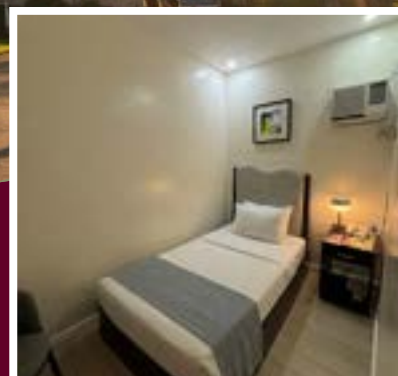

Lucena City's Finest
AND PRIDE OF SOUTHERN TAGALOG

STANDARD ROOM MAIN WING

P2,240

INCLUSIONS PER ROOM PER NIGHT:

- Suitable for 1 adult
- Children 3ft and below are free of charge (extra bed and breakfast not included)
- Complimentary Breakfast for one
- Free WIFI access in Lobby
- Free use of Swimming Pool for one
- Free local calls
- Complimentary one parking slot

AMENITIES:

- Fully Air-conditioned room, television, shower room, hot and cold shower
- Complimentary one bottled water
- Good for one toiletries such as soap, shampoo, tissue, shower cap, dental kit, bath towel, laundry bag, and disposable slippers
- One single size bed

OTHERS:

- Room Type: Closed room (no view)
- Dimensions: 290 cm x 190 cm
- Bed Size: Single, 36" x 75"
- Total Rooms Available: 6 rooms

Main Branch

DIVERSION RD., DOMOIT, LUCENA CITY

TELEPHONE: (042) 373-7172

CELLPHONE NUMBER: 0917-566-2742 OR 0923-742-6167

WEBSITE: WWW.QUEENMARGARETTE.COM.PH