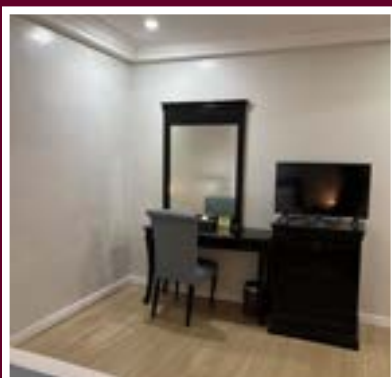

Victorian Features: 5 rooms available

P3,920

Main Branch

DIVERSION RD., DOMOIT, LUCENA CITY
TELEPHONE: (042) 373-7172
CELLPHONE NUMBER: 0917-566-2742 OR 0923-742-6167
WEBSITE: WWW.QUEENMARGARETTE.COM.PH