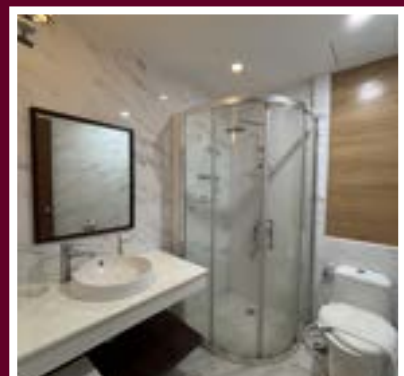

Lucena City's Finest
AND PRIDE OF SOUTHERN TAGALOG

VIP SUITE GARDEN WING

P5,600

INCLUSIONS PER ROOM PER NIGHT:

- Good for 2 adults
- Children 3ft and below are free of charge (extra bed and breakfast not included)
- Complimentary Breakfast for two
- Free WIFI access in Lobby
- Free use of Swimming Pool for two
- Free local calls
- Complimentary one parking slot

AMENITIES:

- Fully Air-conditioned room, television, shower room, hot and cold shower, mini living area, refrigerator, safety vault
- Complimentary two bottled waters and coffee/tea set
- Mini Bar
- Good for two toiletries such as soap, shower cap, shampoo, tissue, dental kit, bath towel, hand towel, laundry bag, and disposable slippers
- One king-size bed and one single bed

OTHERS:

- Room Type: with a veranda and window overlooking the swimming pool
- Dimensions: 540 cm x 640 cm
- Bed Size: King - 72" x 75", Single - 36" x 75"
- Total Rooms Available: 2 rooms
- Maximum Capacity: four persons; additional extra bed/persons: 850 PHP with breakfast for one

Main Branch

DIVERSION RD., DOMOIT, LUCENA CITY
TELEPHONE: (042) 373-7172
CELLPHONE NUMBER: 0917-566-2742 OR 0923-742-6167
WEBSITE: WWW.QUEENMARGARETTE.COM.PH