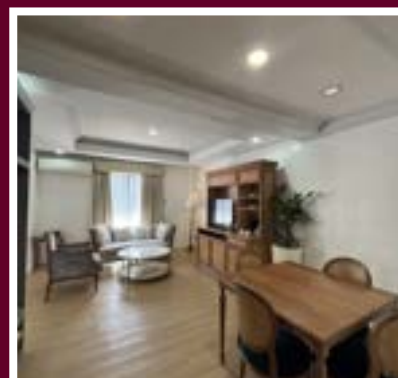

### OTHERS:

- Room Type: a veranda that offers a view of the garden wing building
- Dimensions: 555 cm x 788 cm
- Bed Size: Queen, 60" x 75"
- Total Rooms Available: 2 rooms
- Maximum Capacity: four persons; additional extra bed/persons: 850 PHP with breakfast for one