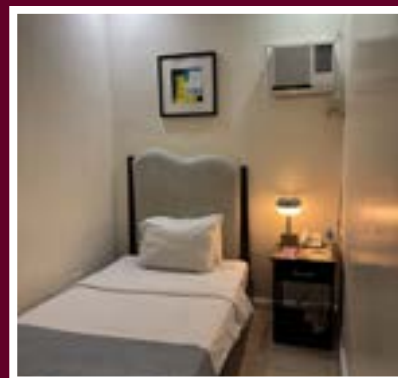

Lucena City's Finest
AND PRIDE OF SOUTHERN TAGALOG

STANDARD ROOM MAIN WING

P2,240

INCLUSIONS PER ROOM PER NIGHT:

- Suitable for 1 adult
- Children 3ft and below are free of charge (extra bed and breakfast not included)
- Complimentary Breakfast for one
- Free WIFI access in Lobby
- Free use of Swimming Pool for one
- Free local calls
- Complimentary one parking slot

AMENITIES:

- Fully Air-conditioned room, television, shower room, hot and cold shower
- Complimentary one bottled water
- Good for one toiletries such as soap, shampoo, tissue, shower cap, dental kit, bath towel, laundry bag, and disposable slippers
- One single size bed

OTHERS:

- Room Type: Closed room (no view)
- Dimensions: 290 cm x 190 cm
- Bed Size: Single, 36" x 75"
- Total Rooms Available: 6 rooms

Main Branch

DIVERSION RD., DOMOIT, LUCENA CITY

TELEPHONE: (042) 373-7172

CELLPHONE NUMBER: 0917-566-2742 OR 0923-742-6167

WEBSITE: WWW.QUEENMARGARETTE.COM.PH