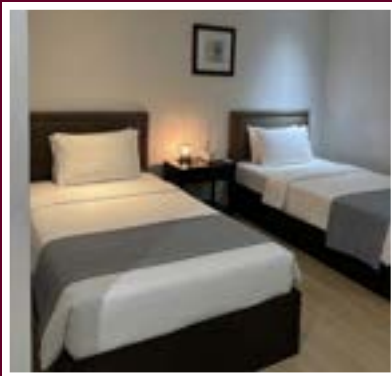

Victorian Features: 5 rooms available

P3,920

Main Branch

DIVERSION RD., DOMOIT, LUCENA CITY
TELEPHONE: (042) 373-7172
CELLPHONE NUMBER: 0917-566-2742 OR 0923-742-6167
WEBSITE: WWW.QUEENMARGARETTE.COM.PH