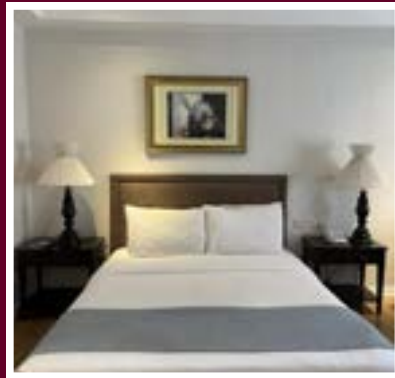

Victorian Features: 8 rooms available

P5,040

Main Branch

DIVERSION RD., DOMOIT, LUCENA CITY
TELEPHONE: (042) 373-7172
CELLPHONE NUMBER: 0917-566-2742 OR 0923-742-6167
WEBSITE: WWW.QUEENMARGARETTE.COM.PH