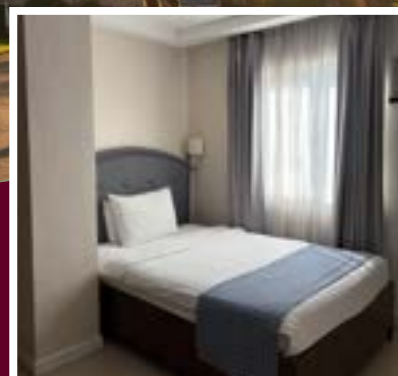

### OTHERS:

- Room Type: featuring a window with a forest view
- Dimensions: 586 cm x 344 cm
- Bed Size: Twin, 48" x 75"
- Total Rooms Available: 6 rooms
- Maximum Capacity: three persons; additional extra bed/persons: 850 PHP with breakfast for one