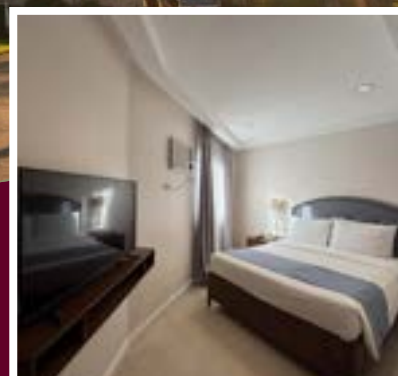

### OTHERS:

- Room Type: featuring a window with a forest view
- Dimensions: 420 cm x 450 cm
- Bed Size: Queen, 60" x 75"
- Total Rooms Available: 2 rooms
- Maximum Capacity: three persons; additional extra bed/persons: 850 PHP with breakfast for one