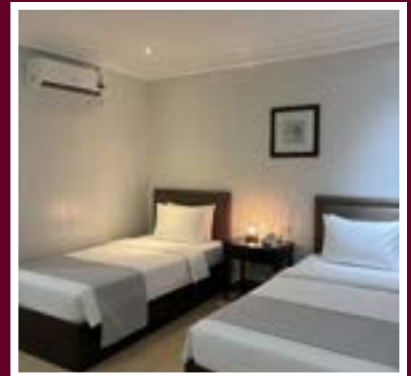

Victorian Features: 5 rooms available

P3,920

Main Branch

DIVERSION RD., DOMOIT, LUCENA CITY
TELEPHONE: (042) 373-7172
CELLPHONE NUMBER: 0917-566-2742 OR 0923-742-6167
WEBSITE: WWW.QUEENMARGARETTE.COM.PH