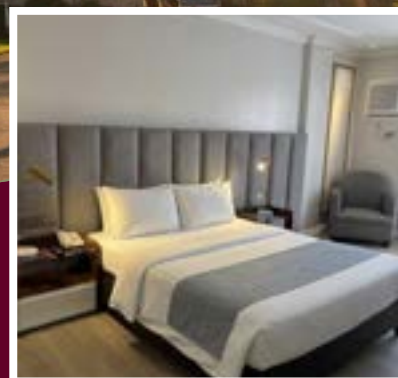

Lucena City's Finest
AND PRIDE OF SOUTHERN TAGALOG

JUNIOR SUITE

QUEEN-SIZE BED (MAIN WING)

P5,040

INCLUSIONS PER ROOM PER NIGHT:

- Good for 2 adults
- Children 3ft and below are free of charge (extra bed and breakfast not included)
- Complimentary Breakfast for two
- Free WIFI access in Lobby
- Free use of Swimming Pool for two
- Free local calls
- Complimentary one parking slot

AMENITIES:

- Fully Air-conditioned room, television, shower room, hot and cold shower, refrigerator, safety vault
- Complimentary two bottled waters and coffee/tea set
- Good for two toiletries such as soap, shampoo, tissue, shower cap, dental kit, hand and bath towel, laundry bag, and disposable slippers
- One queen-size bed

OTHERS:

- Room Type: with a veranda or a window that overlooks the establishment or Emerald's Garden Café roof
- Dimensions: 380 cm x 750 cm
- Bed Size: Queen, 60" x 75"
- Total Rooms Available: New: 3 rooms , Victorian Features: 8 rooms
- Maximum Capacity: five persons; additional extra bed/persons: 850 PHP with breakfast for one

Main Branch

DIVERSION RD., DOMOIT, LUCENA CITY

TELEPHONE: (042) 373-7172

CELLPHONE NUMBER: 0917-566-2742 OR 0923-742-6167

WEBSITE: WWW.QUEENMARGARETTE.COM.PH