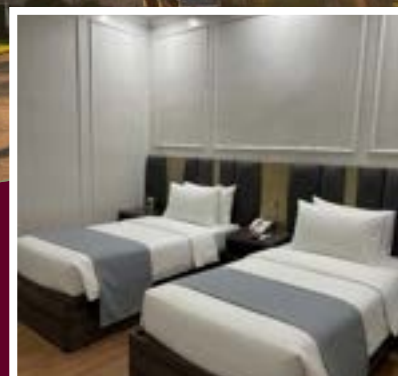

Lucena City's Finest
AND PRIDE OF SOUTHERN TAGALOG

SUPERIOR ROOM MAIN WING

P3,920

INCLUSIONS PER ROOM PER NIGHT:

- Good for 2 adults
- Children 3ft and below are free of charge (extra bed and breakfast not included)
- Complimentary Breakfast for two
- Free WIFI access in Lobby
- Free use of Swimming Pool for two
- Free local calls
- Complimentary one parking slot

AMENITIES:

- Fully Air-conditioned room, television, shower room, hot and cold shower, chiller
- Complimentary two bottled waters and coffee/tea set
- Good for two toiletries such as soap, shampoo, tissue, shower cap, dental kit, bath towel, laundry bag, and disposable slippers
- Two single-sized beds

OTHERS:

- Room Type: Closed room (no view)
- Dimensions: 550cm x 380cm
- Bed Size: Single, 36" x 75"
- Total Rooms Available: New: 7 rooms , Victorian Features: 5 rooms
- Maximum Capacity: three persons with an additional extra bed/person: 850 PHP with breakfast for one

Main Branch

DIVERSION RD., DOMOIT, LUCENA CITY

TELEPHONE: (042) 373-7172

CELLPHONE NUMBER: 0917-566-2742 OR 0923-742-6167

WEBSITE: WWW.QUEENMARGARETTE.COM.PH