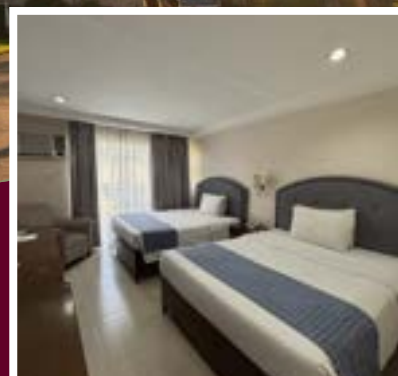

Lucena City's Finest
AND PRIDE OF SOUTHERN TAGALOG

JUNIOR SUITE

2 QUEEN-SIZE BED (GARDEN WING)

P6,720

INCLUSIONS PER ROOM PER NIGHT:

- Good for 4 adults
- Children 3ft and below are free of charge (extra bed and breakfast not included)
- Complimentary Breakfast for four
- Free WIFI access in Lobby
- Free use of Swimming Pool for four
- Free local calls
- Complimentary one parking slot

AMENITIES:

- Fully Air-conditioned room, television, shower room, hot and cold shower, refrigerator
- Complimentary four bottled waters and coffee/tea set
- Mini Bar
- Good for four toiletries such as soap, shampoo, tissue, shower cap, dental kit, hand & bath towel, laundry bag, and disposable slippers
- Two queen-size bed

OTHERS:

- Room Type: featuring a veranda with a view of the swimming pool
- Dimensions: 650 cm x 330 cm
- Bed Size: Queen, 60" x 75"
- Total Rooms Available: 4 rooms
- Maximum Capacity: three persons; additional extra bed/persons: 850 PHP with breakfast for one

Main Branch

DIVERSION RD., DOMOIT, LUCENA CITY

TELEPHONE: (042) 373-7172

CELLPHONE NUMBER: 0917-566-2742 OR 0923-742-6167

WEBSITE: WWW.QUEENMARGARETTE.COM.PH